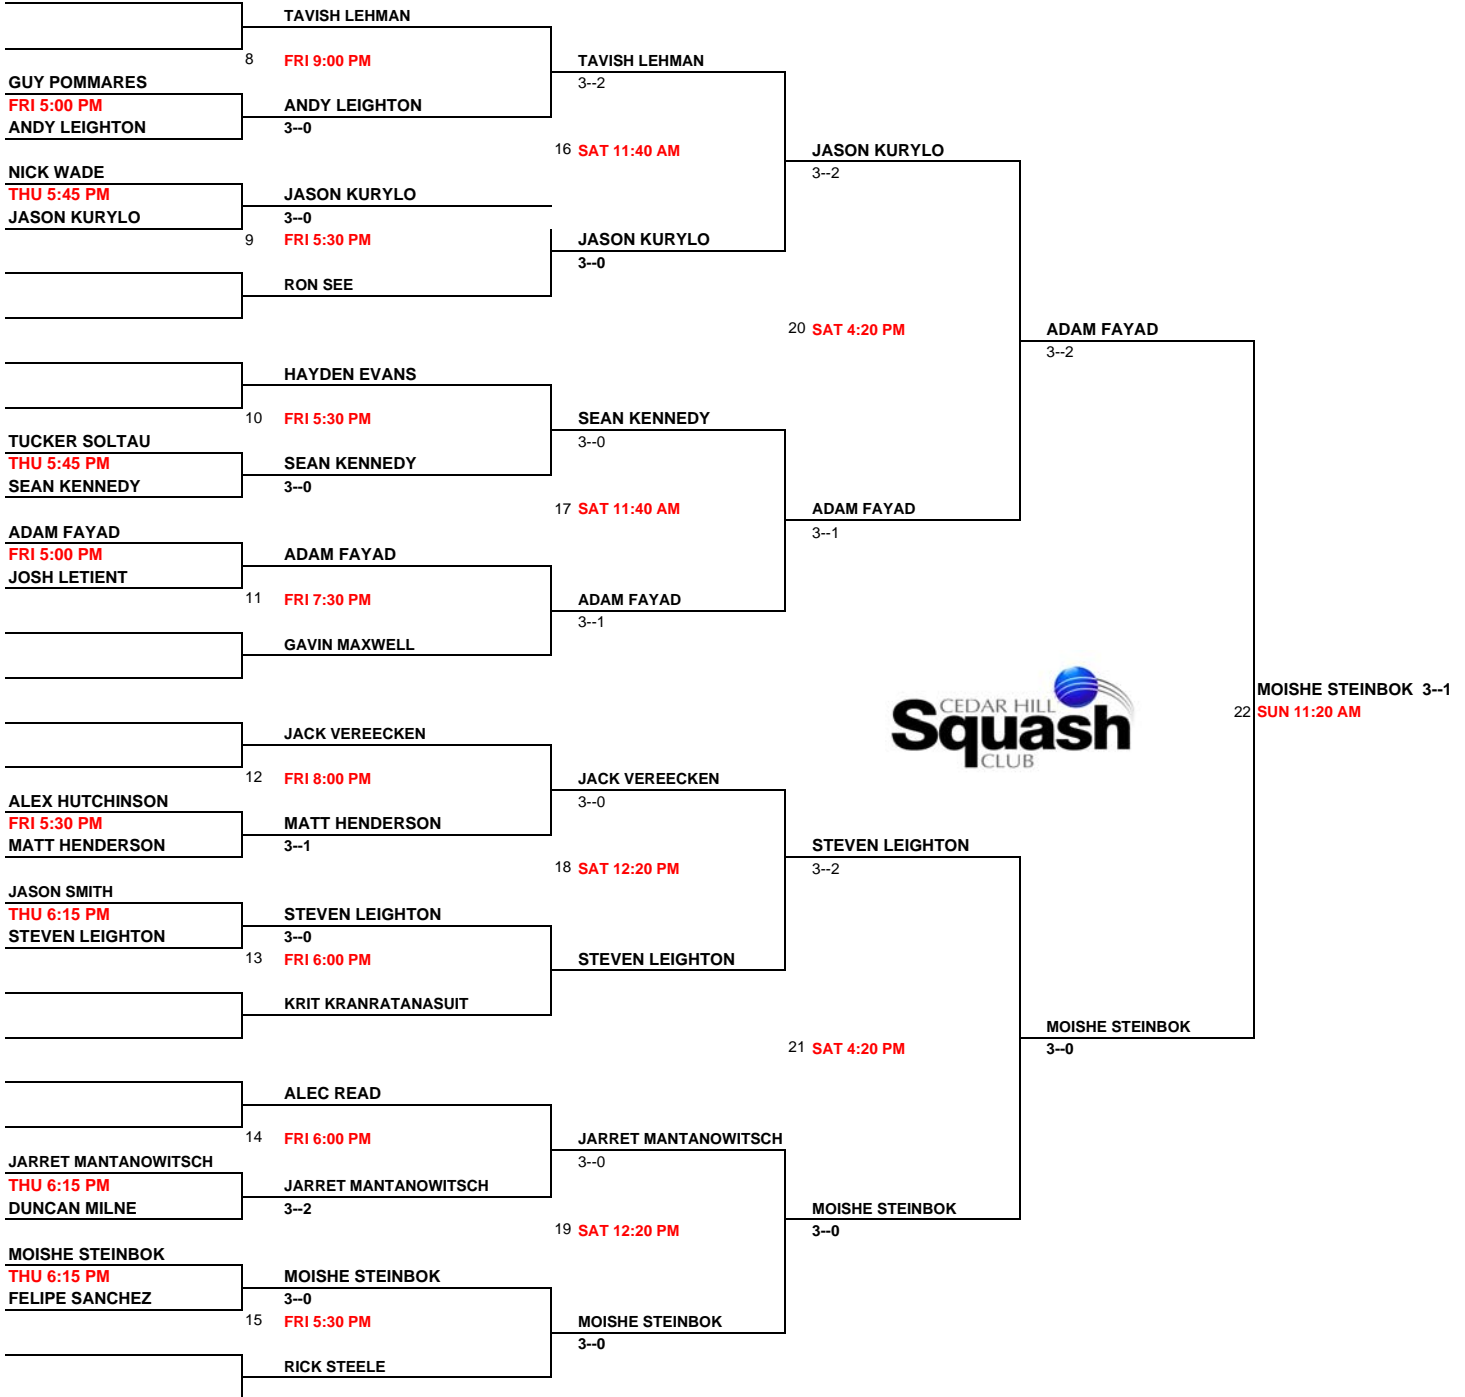

**2009 VANCOUVER ISLAND OPEN
MEN'S 'C'**

2009 VANCOUVER ISLAND OPEN
MEN'S 'C' CLASSIC PLATE

2009 VANCOUVER ISLAND OPEN MEN'S 'C' CONSOLATION

**2009 VANCOUVER ISLAND OPEN
MEN'S 'C' 2ND PLATE**

L1 GUY POMMARES