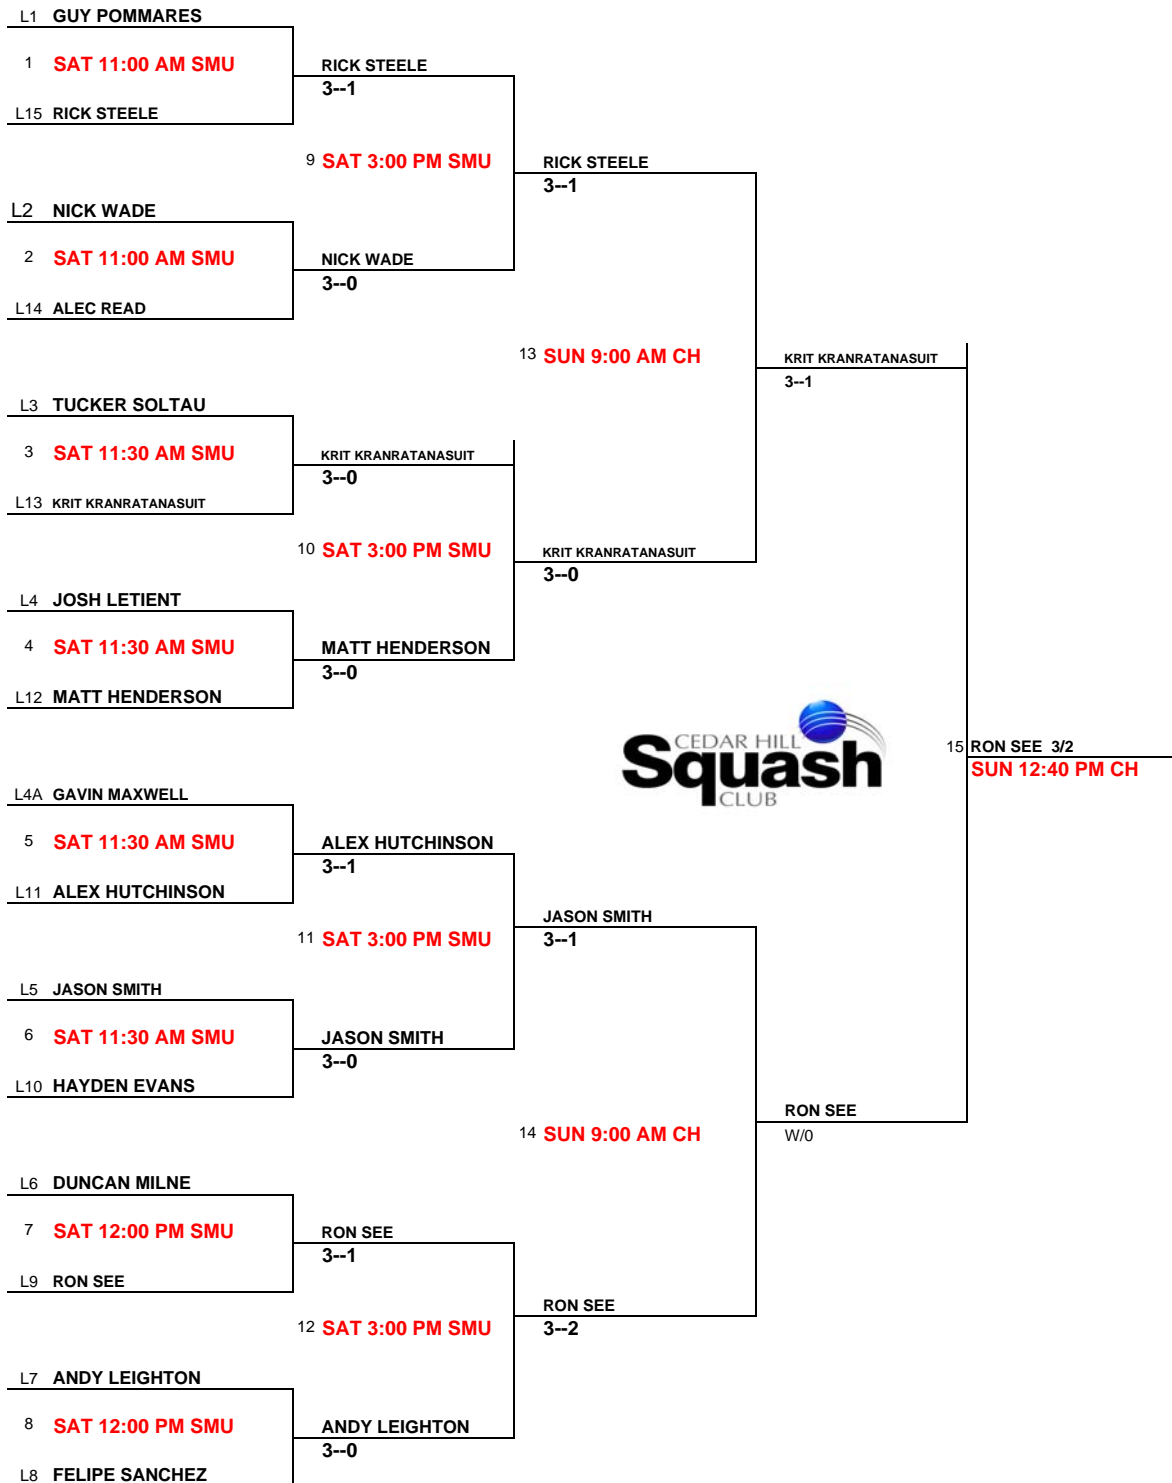

**2009 VANCOUVER ISLAND OPEN
MEN'S 'C'**

2009 VANCOUVER ISLAND OPEN
MEN'S 'C' CLASSIC PLATE

2009 VANCOUVER ISLAND OPEN MEN'S 'C' CONSOLATION

**2009 VANCOUVER ISLAND OPEN
MEN'S 'C' 2ND PLATE**

L1 GUY POMMARES