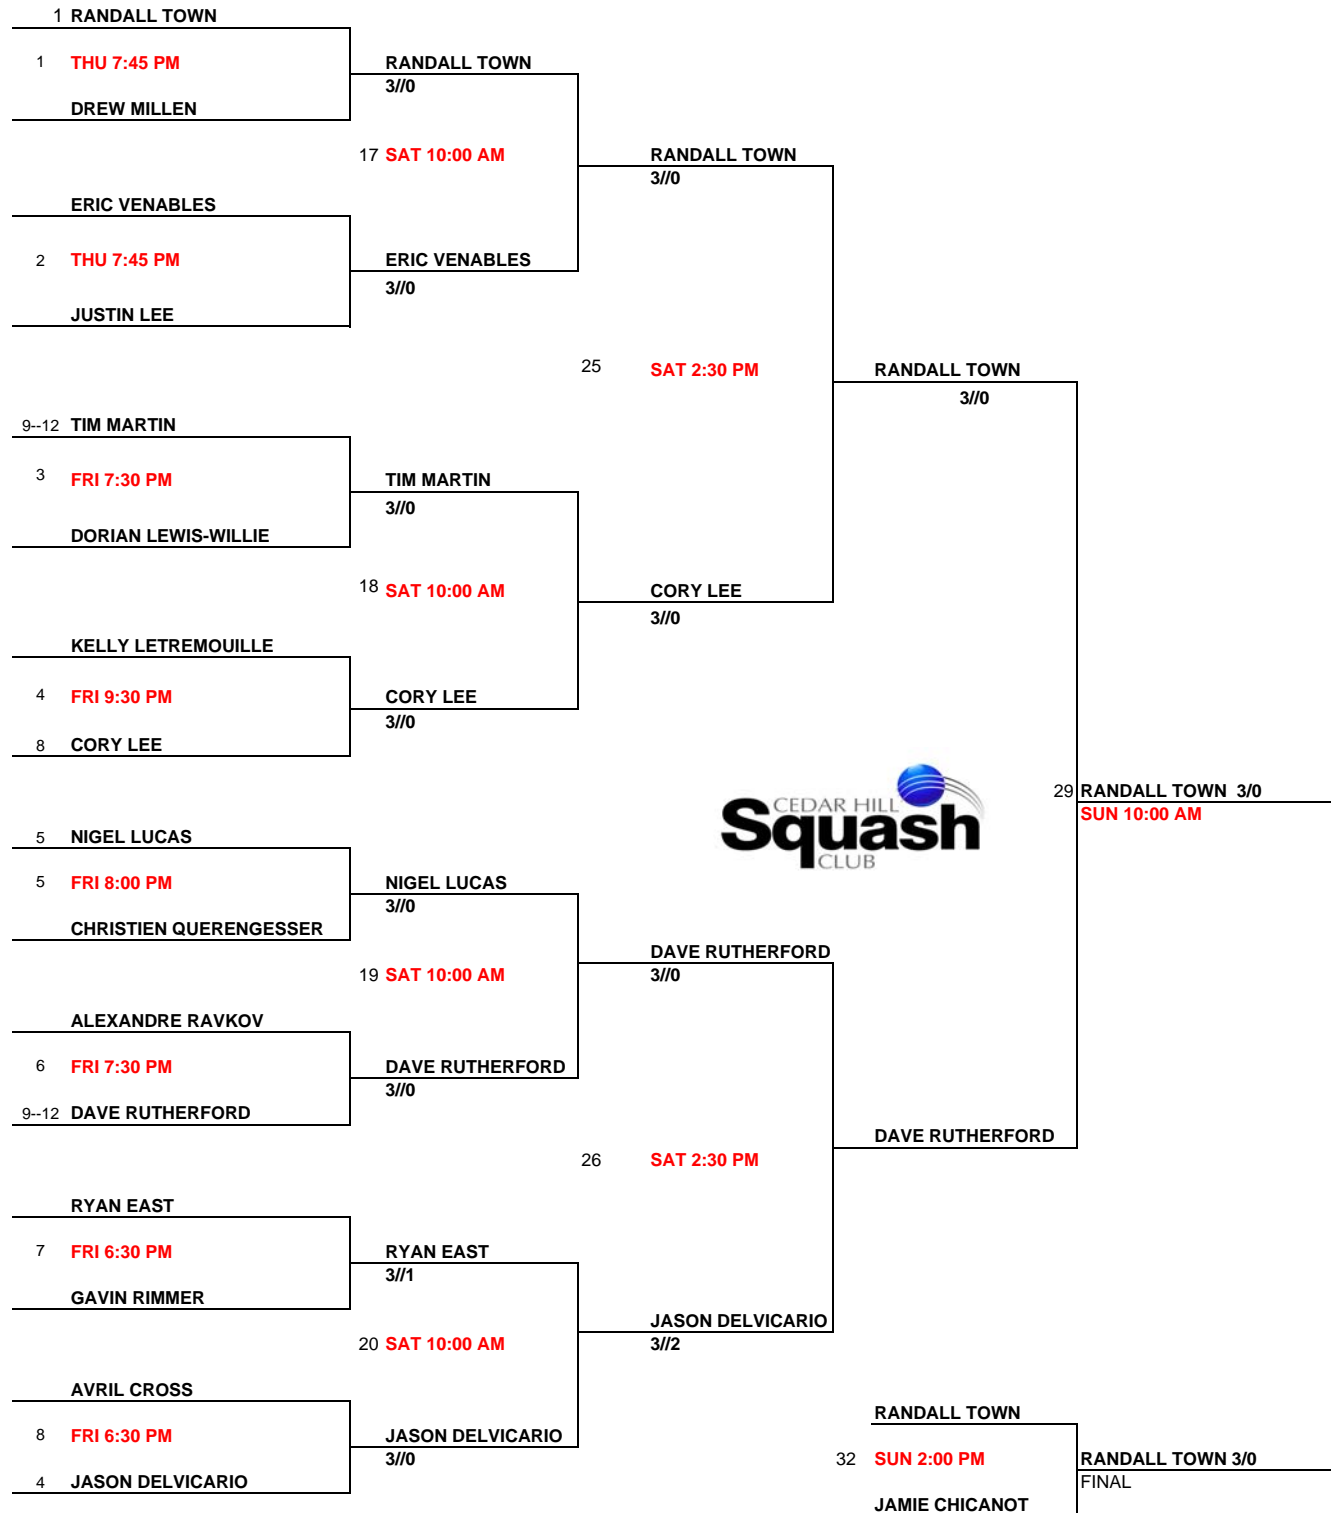

2009 VANCOUVER ISLAND OPEN MEN'S 'A' (UPPER HALF)

2009 VANCOUVER ISLAND OPEN MEN'S A CONSOLATION

**2009 VANCOUVER ISLAND OPEN
MEN'S 'A' CLASSIC PLATE**

**2009 VANCOUVER ISLAND OPEN
MEN'S 'A' 2ND PLATE**